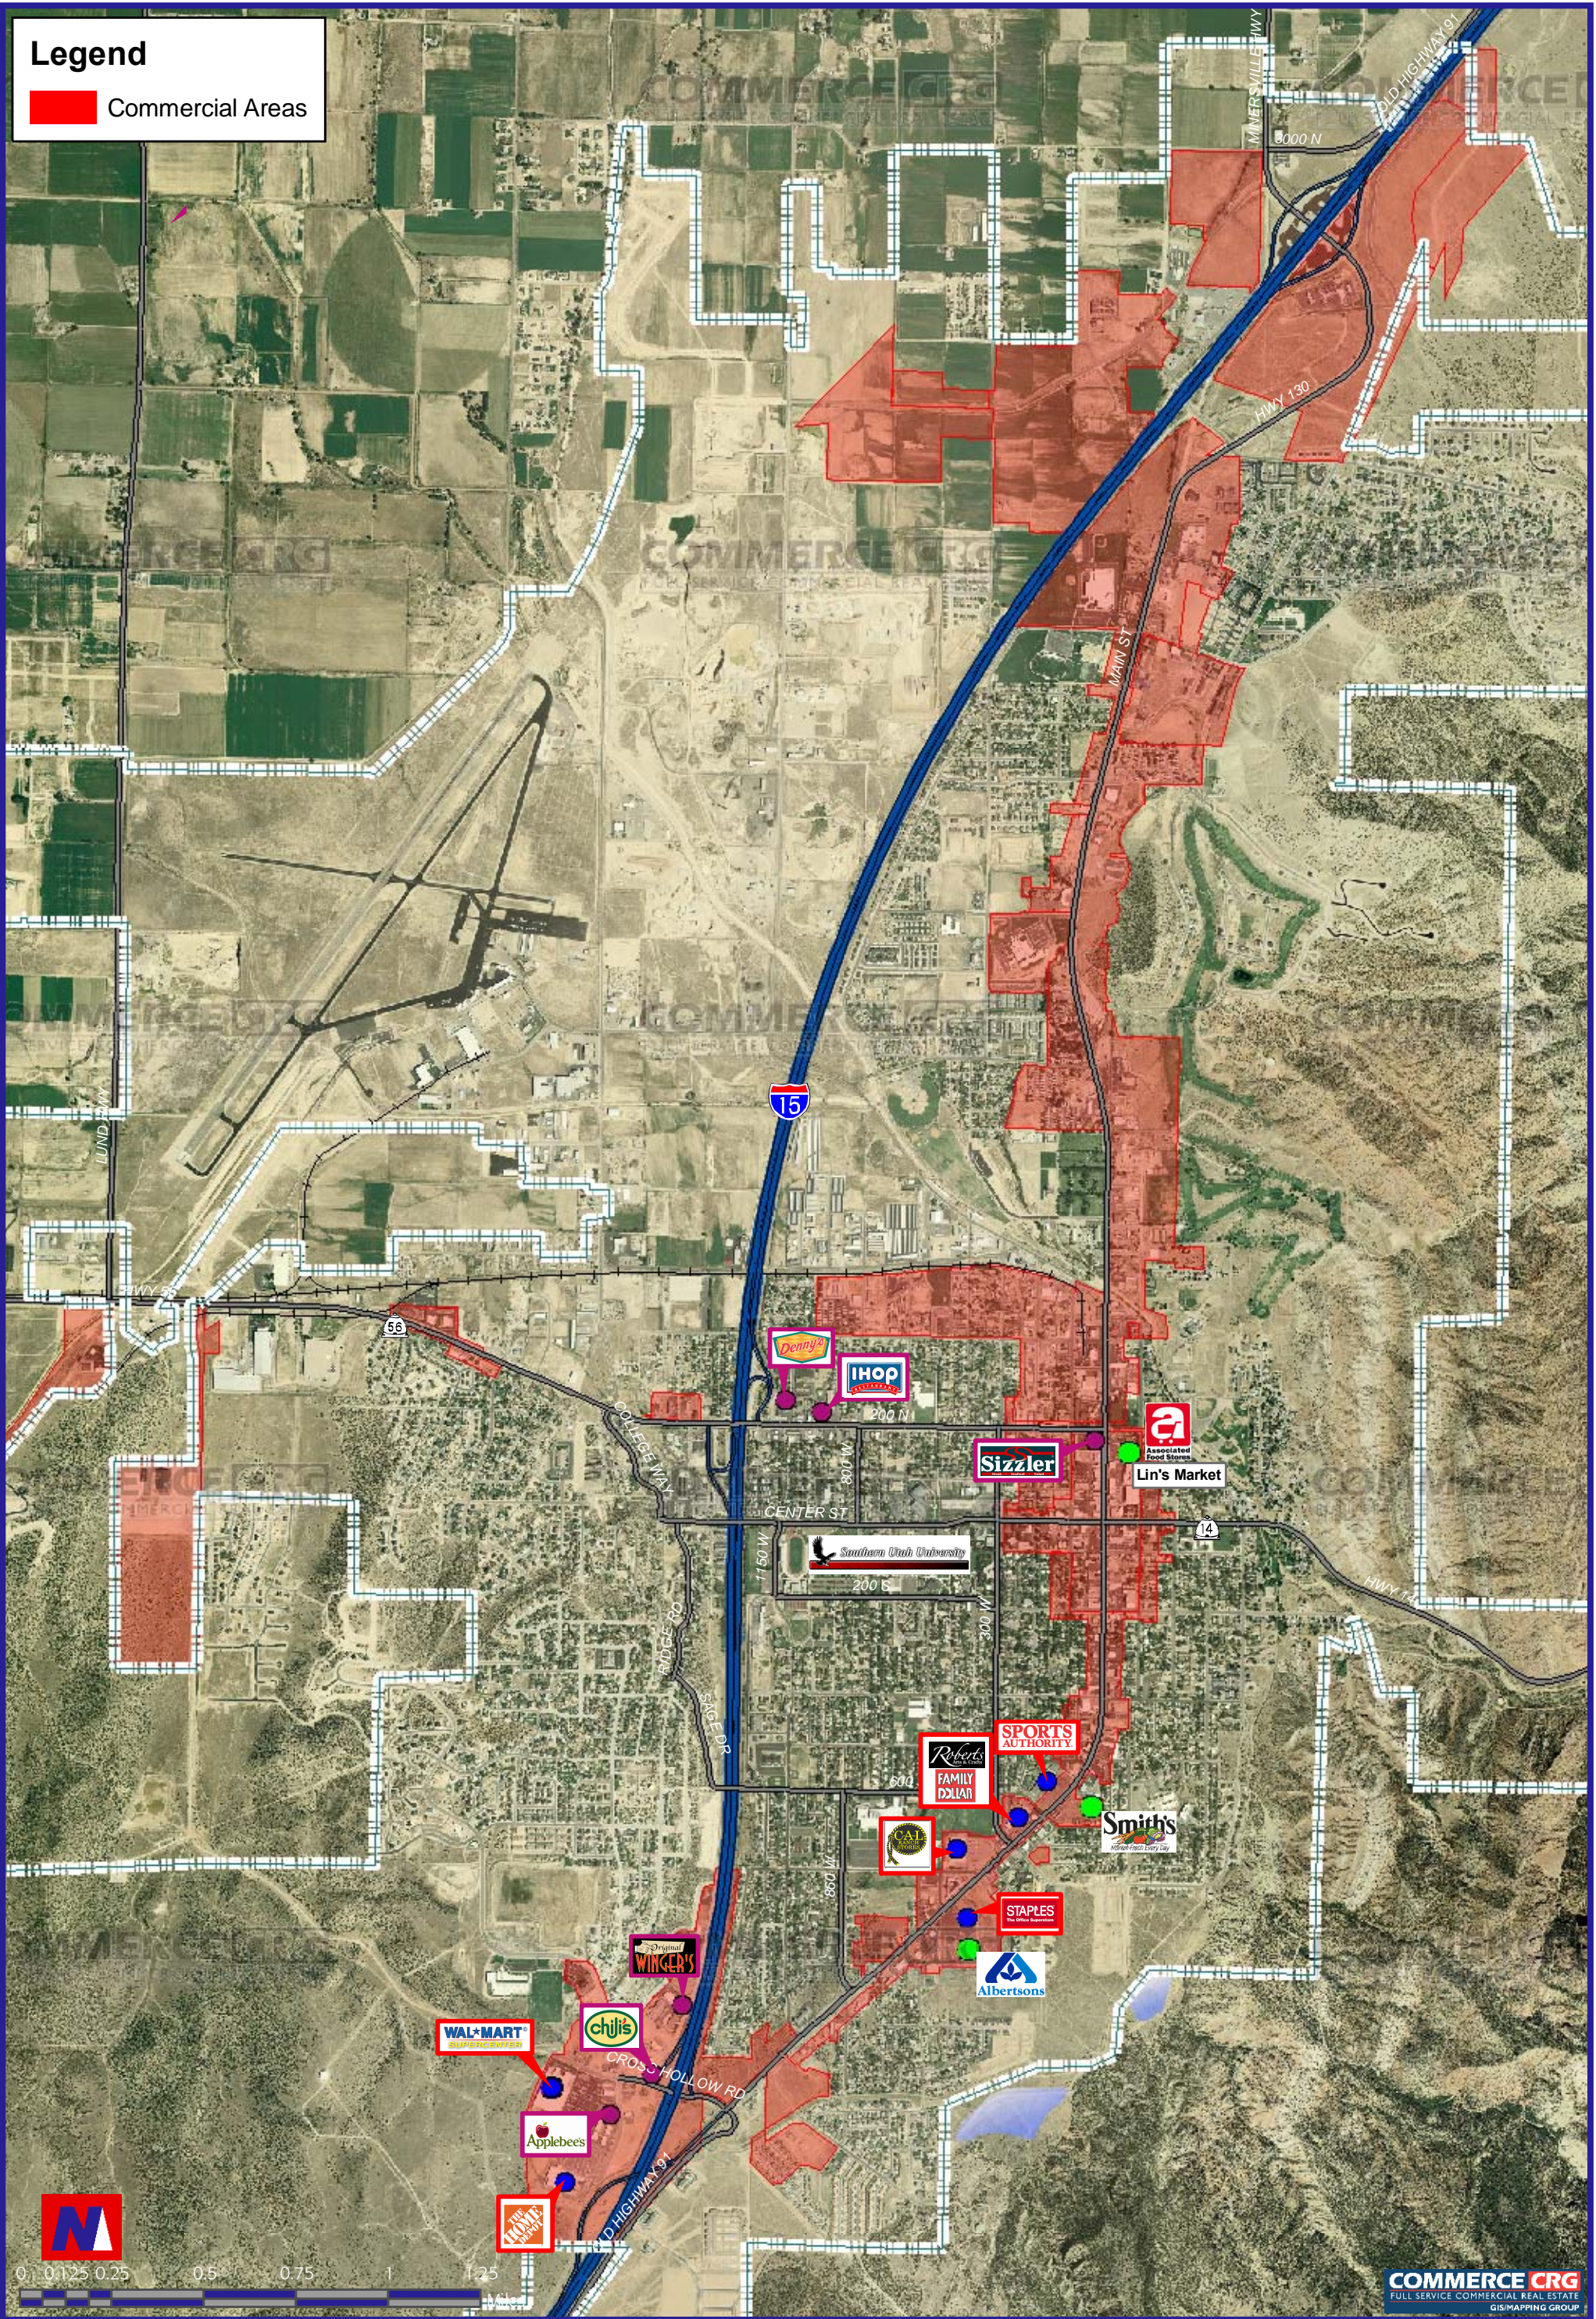

Legend

 Commercial Areas

Cedar City

Iron County, Utah

Provided By:
Mayor Gerald R. Sherratt
Cedar City

COMMERCE CRG
FULL SERVICE COMMERCIAL REAL ESTATE
GIS/MAPPING GROUP

175 East 400 South, Suite 700
Salt Lake City, Utah 84111
Phone: 801-322-2000
FAX: 801-322-2040
www.commercecrg.com