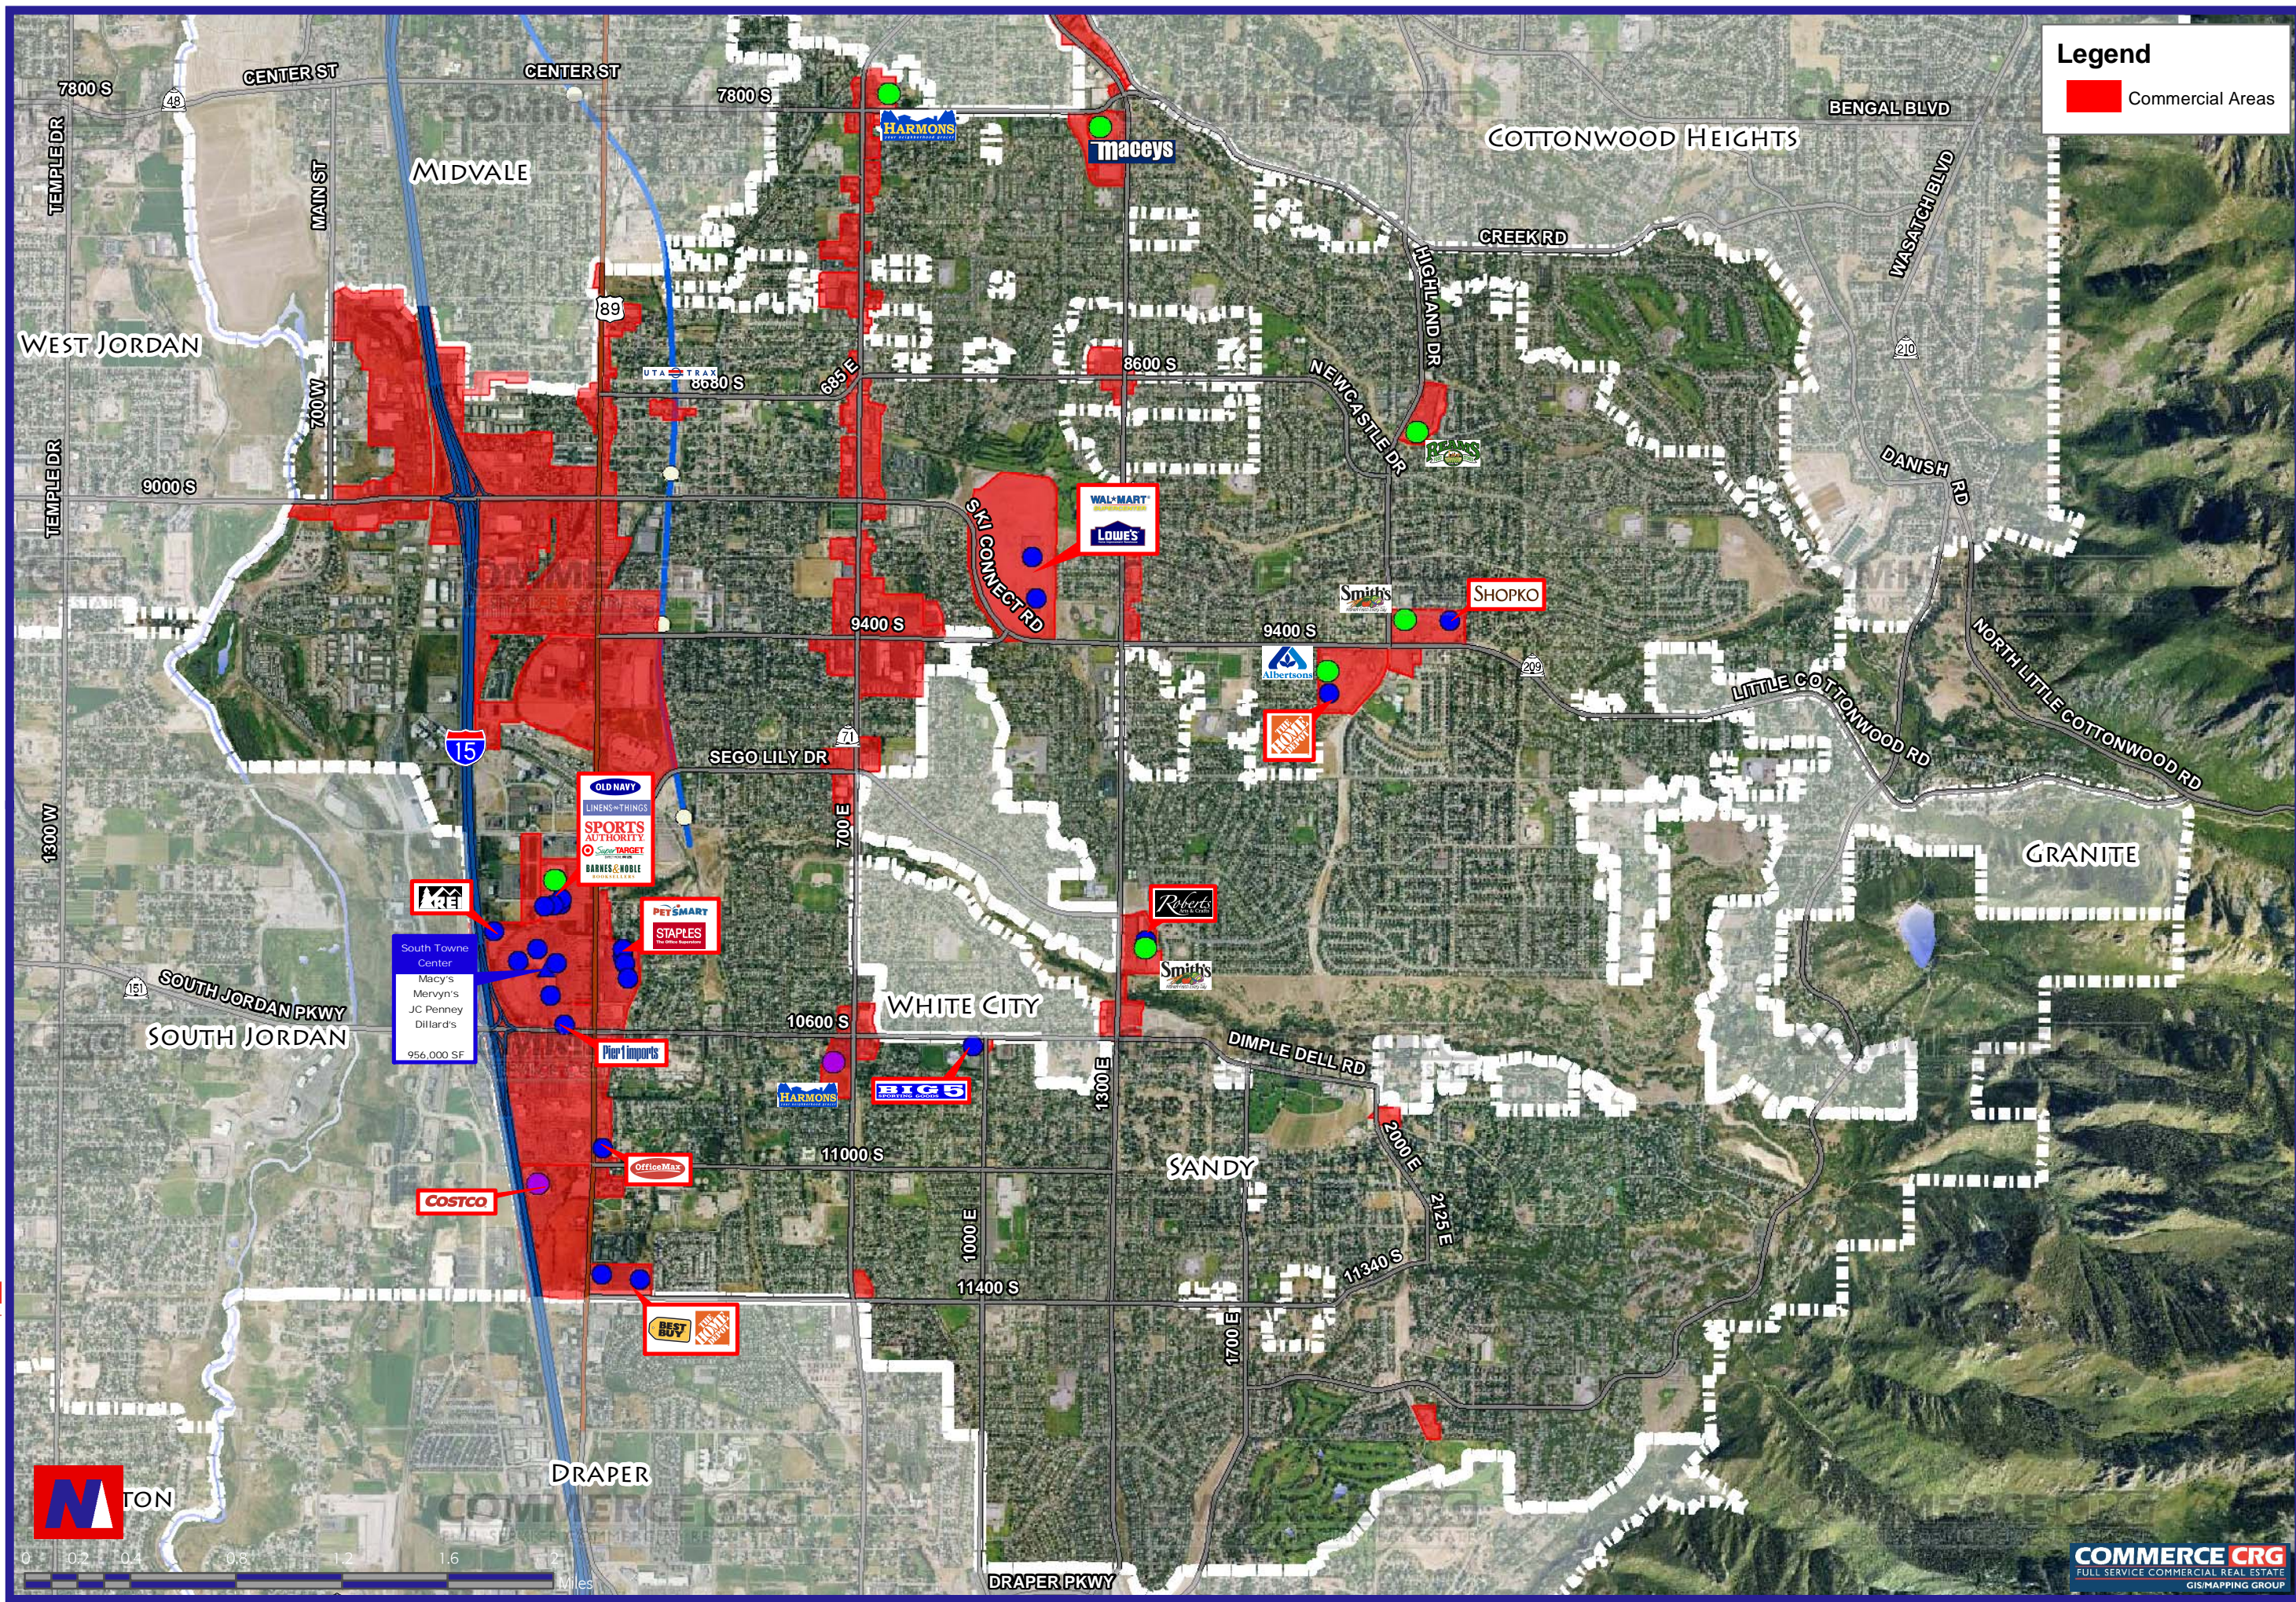

sandy City

Salt Lake County, Utah

Legend

■ Commercial Areas

Provided By:
Mayor Tom Dolan
Sandy City

COMMERCE CRG
FULL SERVICE COMMERCIAL REAL ESTATE

175 East 400 South, Suite 700
Salt Lake City, Utah 84111
Phone: 801-322-2000
FAX: 801-322-2040
www.commercecrg.com

COMMERCE CRG
FULL SERVICE COMMERCIAL REAL ESTATE
GIS MAPPING GROUP