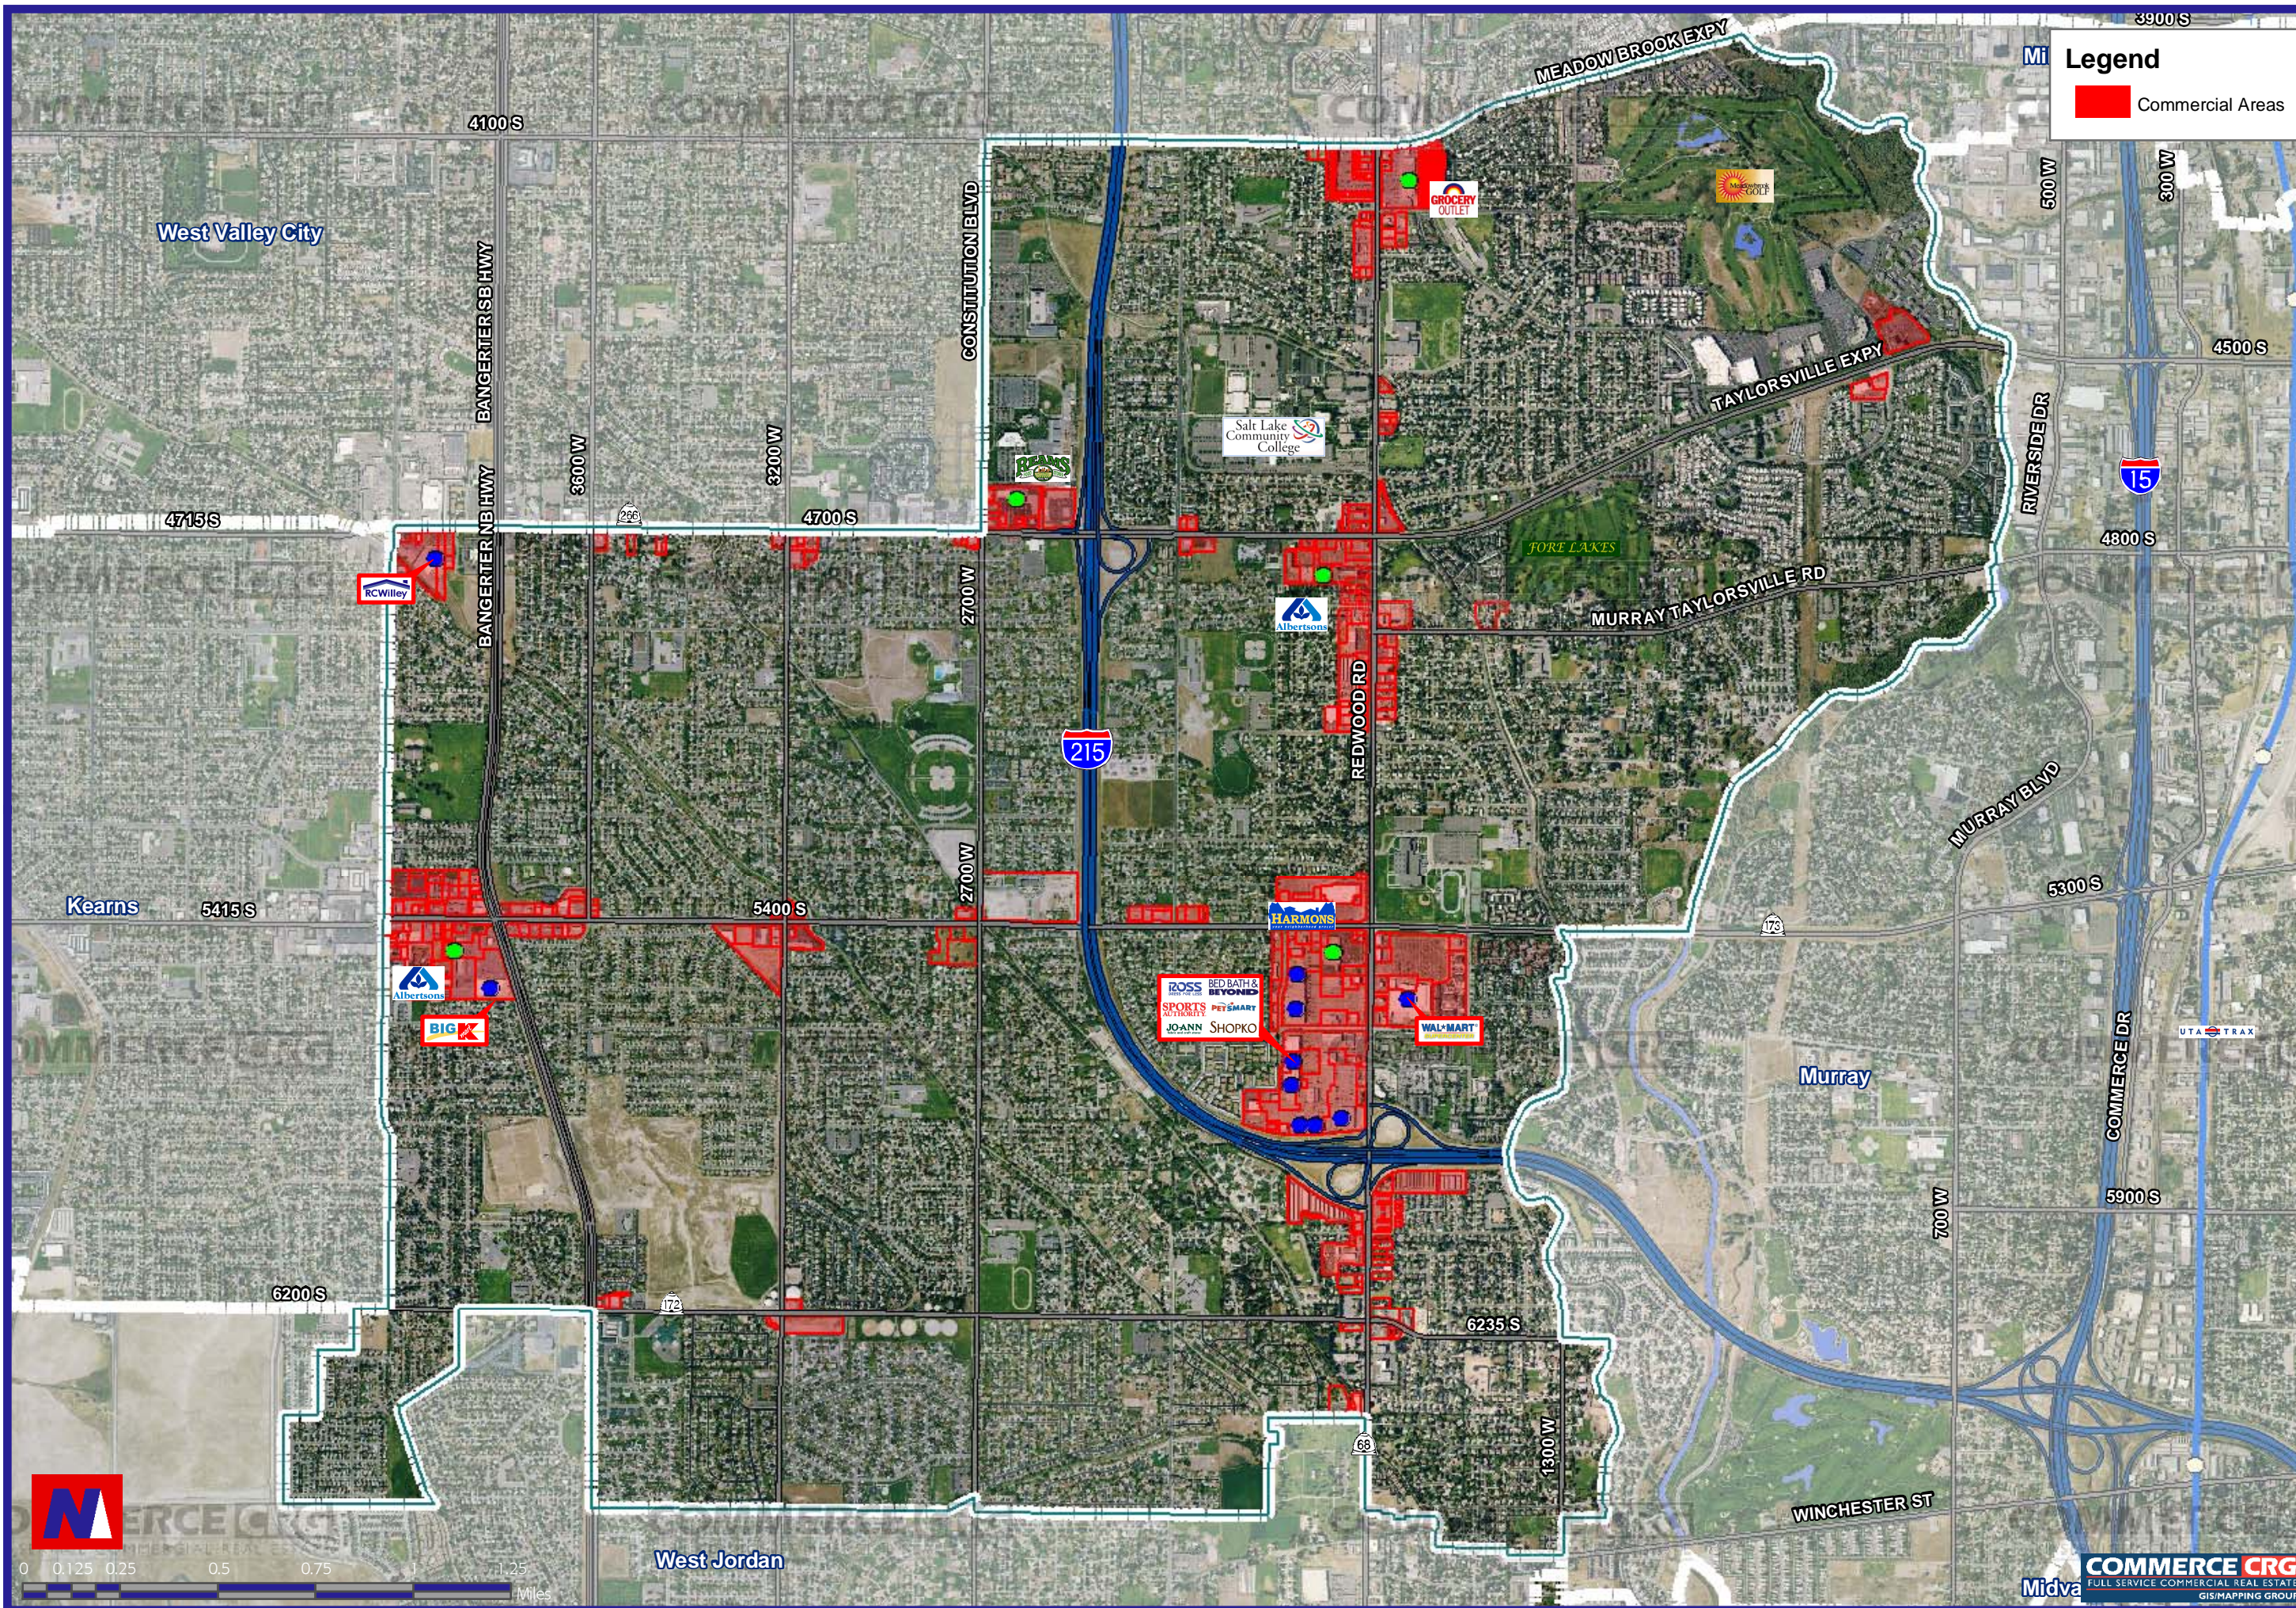

Taylorville City

Salt Lake County, Utah

Provided By:
Mayor Russ Wall
Taylorville City

COMMERCE CRG
FULL SERVICE COMMERCIAL REAL ESTATE

175 East 400 South, Suite 700
Salt Lake City, Utah 84111
Phone: 801-322-2000
FAX: 801-322-2040
www.commercecrg.com

Legend

■ Commercial Areas

0 0.125 0.25 0.5 0.75 1 1.25 Miles

COMMERCE CRG
FULL SERVICE COMMERCIAL REAL ESTATE
GIS/MAPPING GROUP