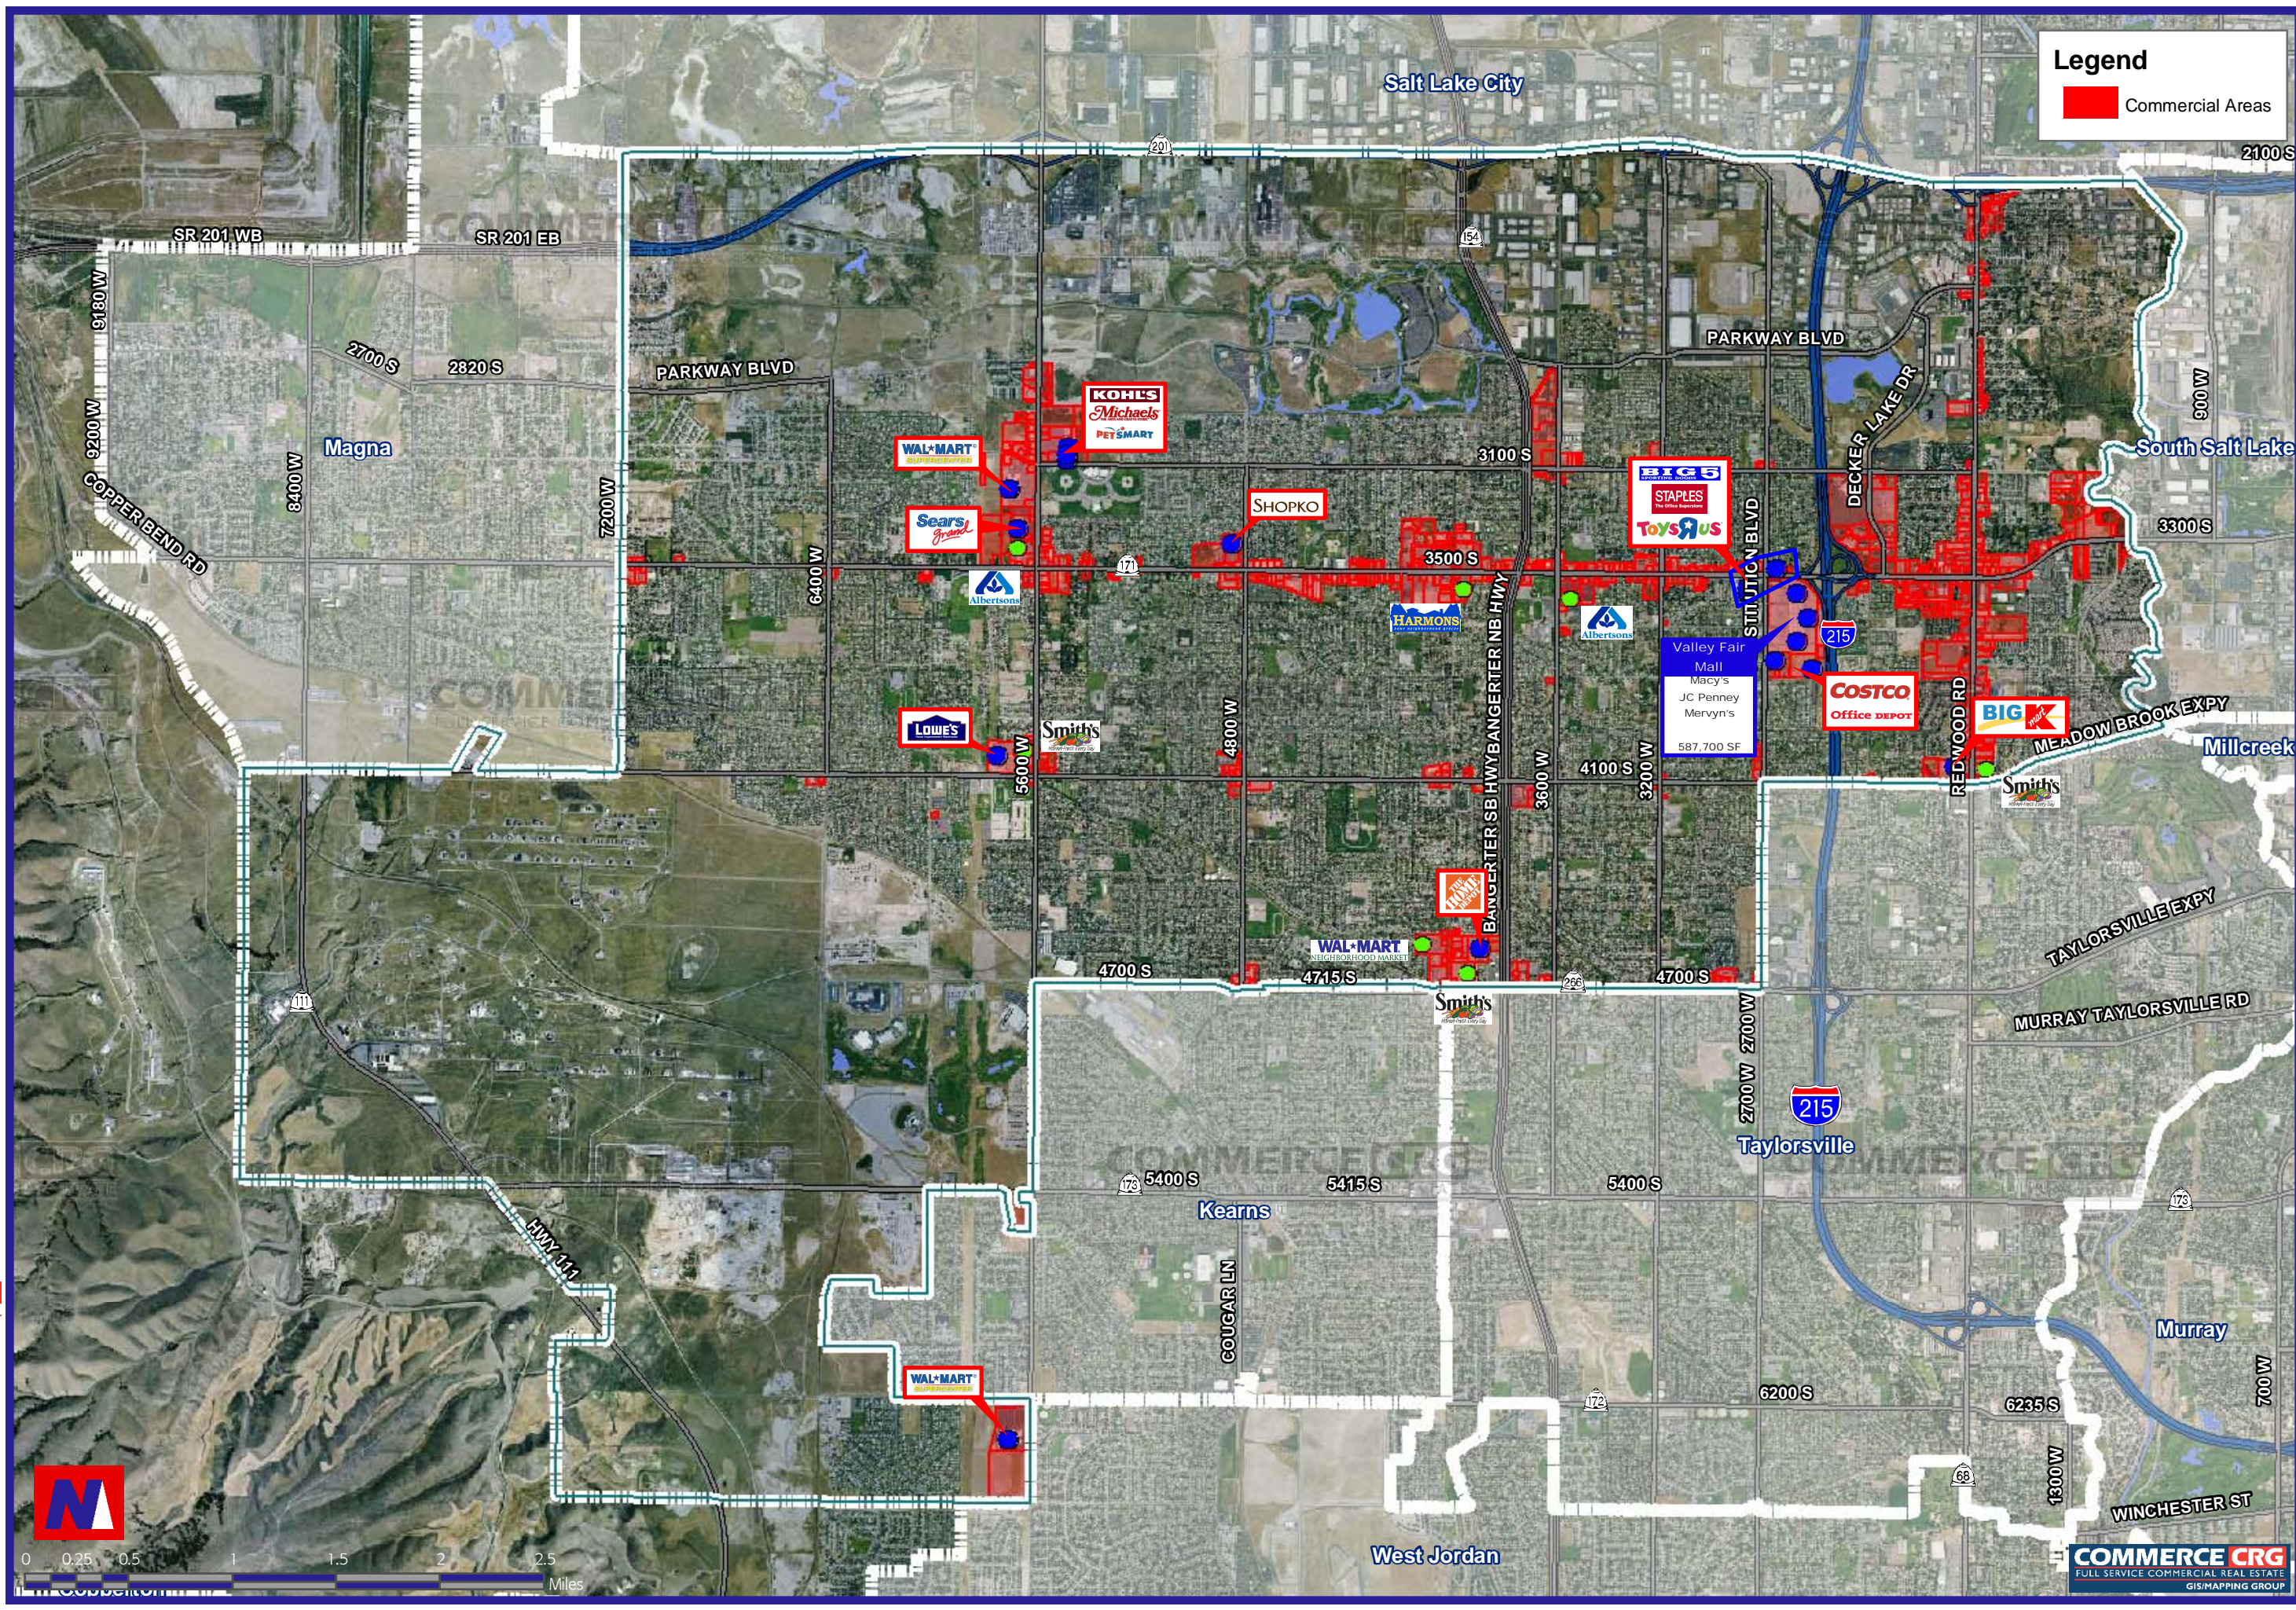

West Valley

Salt Lake County, Utah

Legend

■ Commercial Areas

Provided By:
Mayor Dennis J. Nordfelt
West Valley City

COMMERCE CRG
FULL SERVICE COMMERCIAL REAL ESTATE

175 East 400 South, Suite 700
Salt Lake City, Utah 84111
Phone: 801-322-2000
FAX: 801-322-2040
www.commercecrg.com

COMMERCE CRG
FULL SERVICE COMMERCIAL REAL ESTATE
GIS/MAPPING GROUP