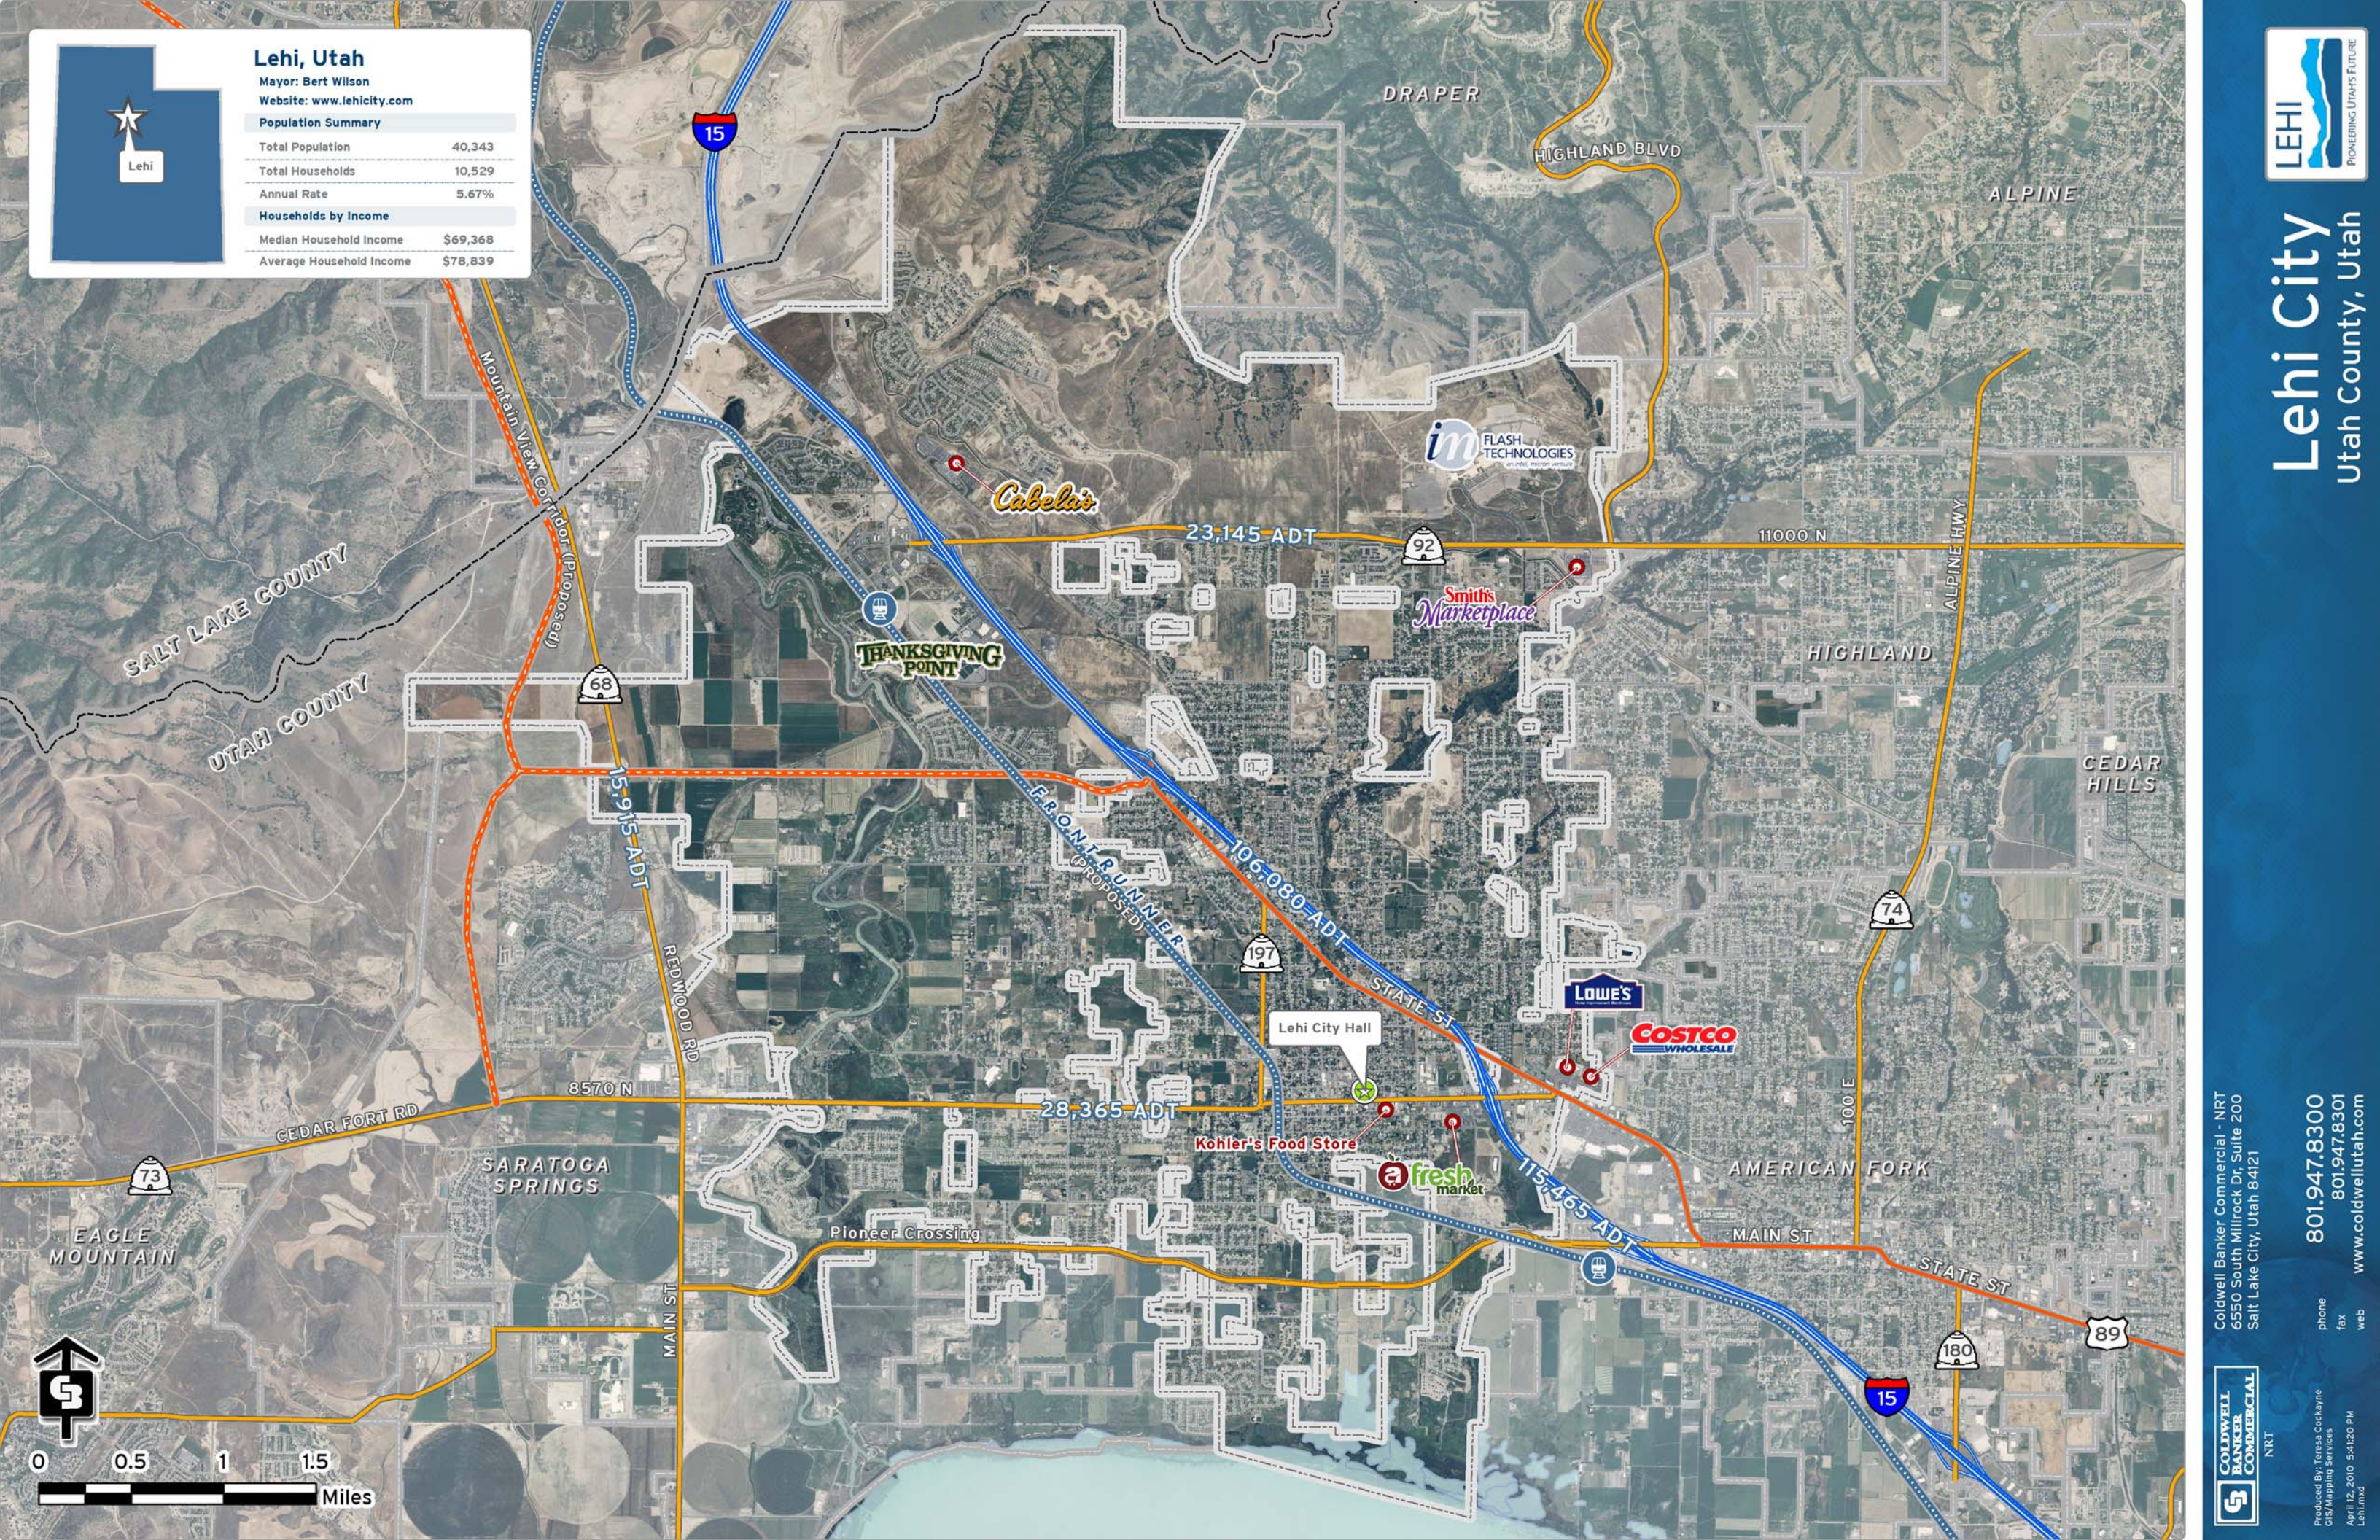

Lehi, Utah

Mayor: Bert Wilson
 Website: www.lehicity.com

Population Summary

Total Population	40,343
Total Households	10,529
Annual Rate	5.67%

Households by Income

Median Household Income	\$69,368
Average Household Income	\$78,839