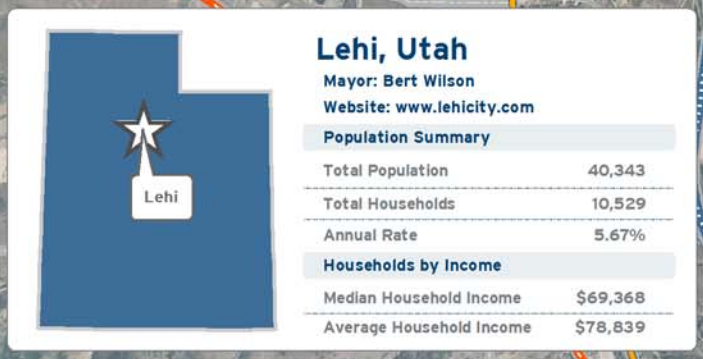

Lehi, Utah

Mayor: Bert Wilson
 Website: www.lehicity.com

Population Summary

Total Population	40,343
Total Households	10,529
Annual Rate	5.67%

Households by Income

Median Household Income	\$69,368
Average Household Income	\$78,839