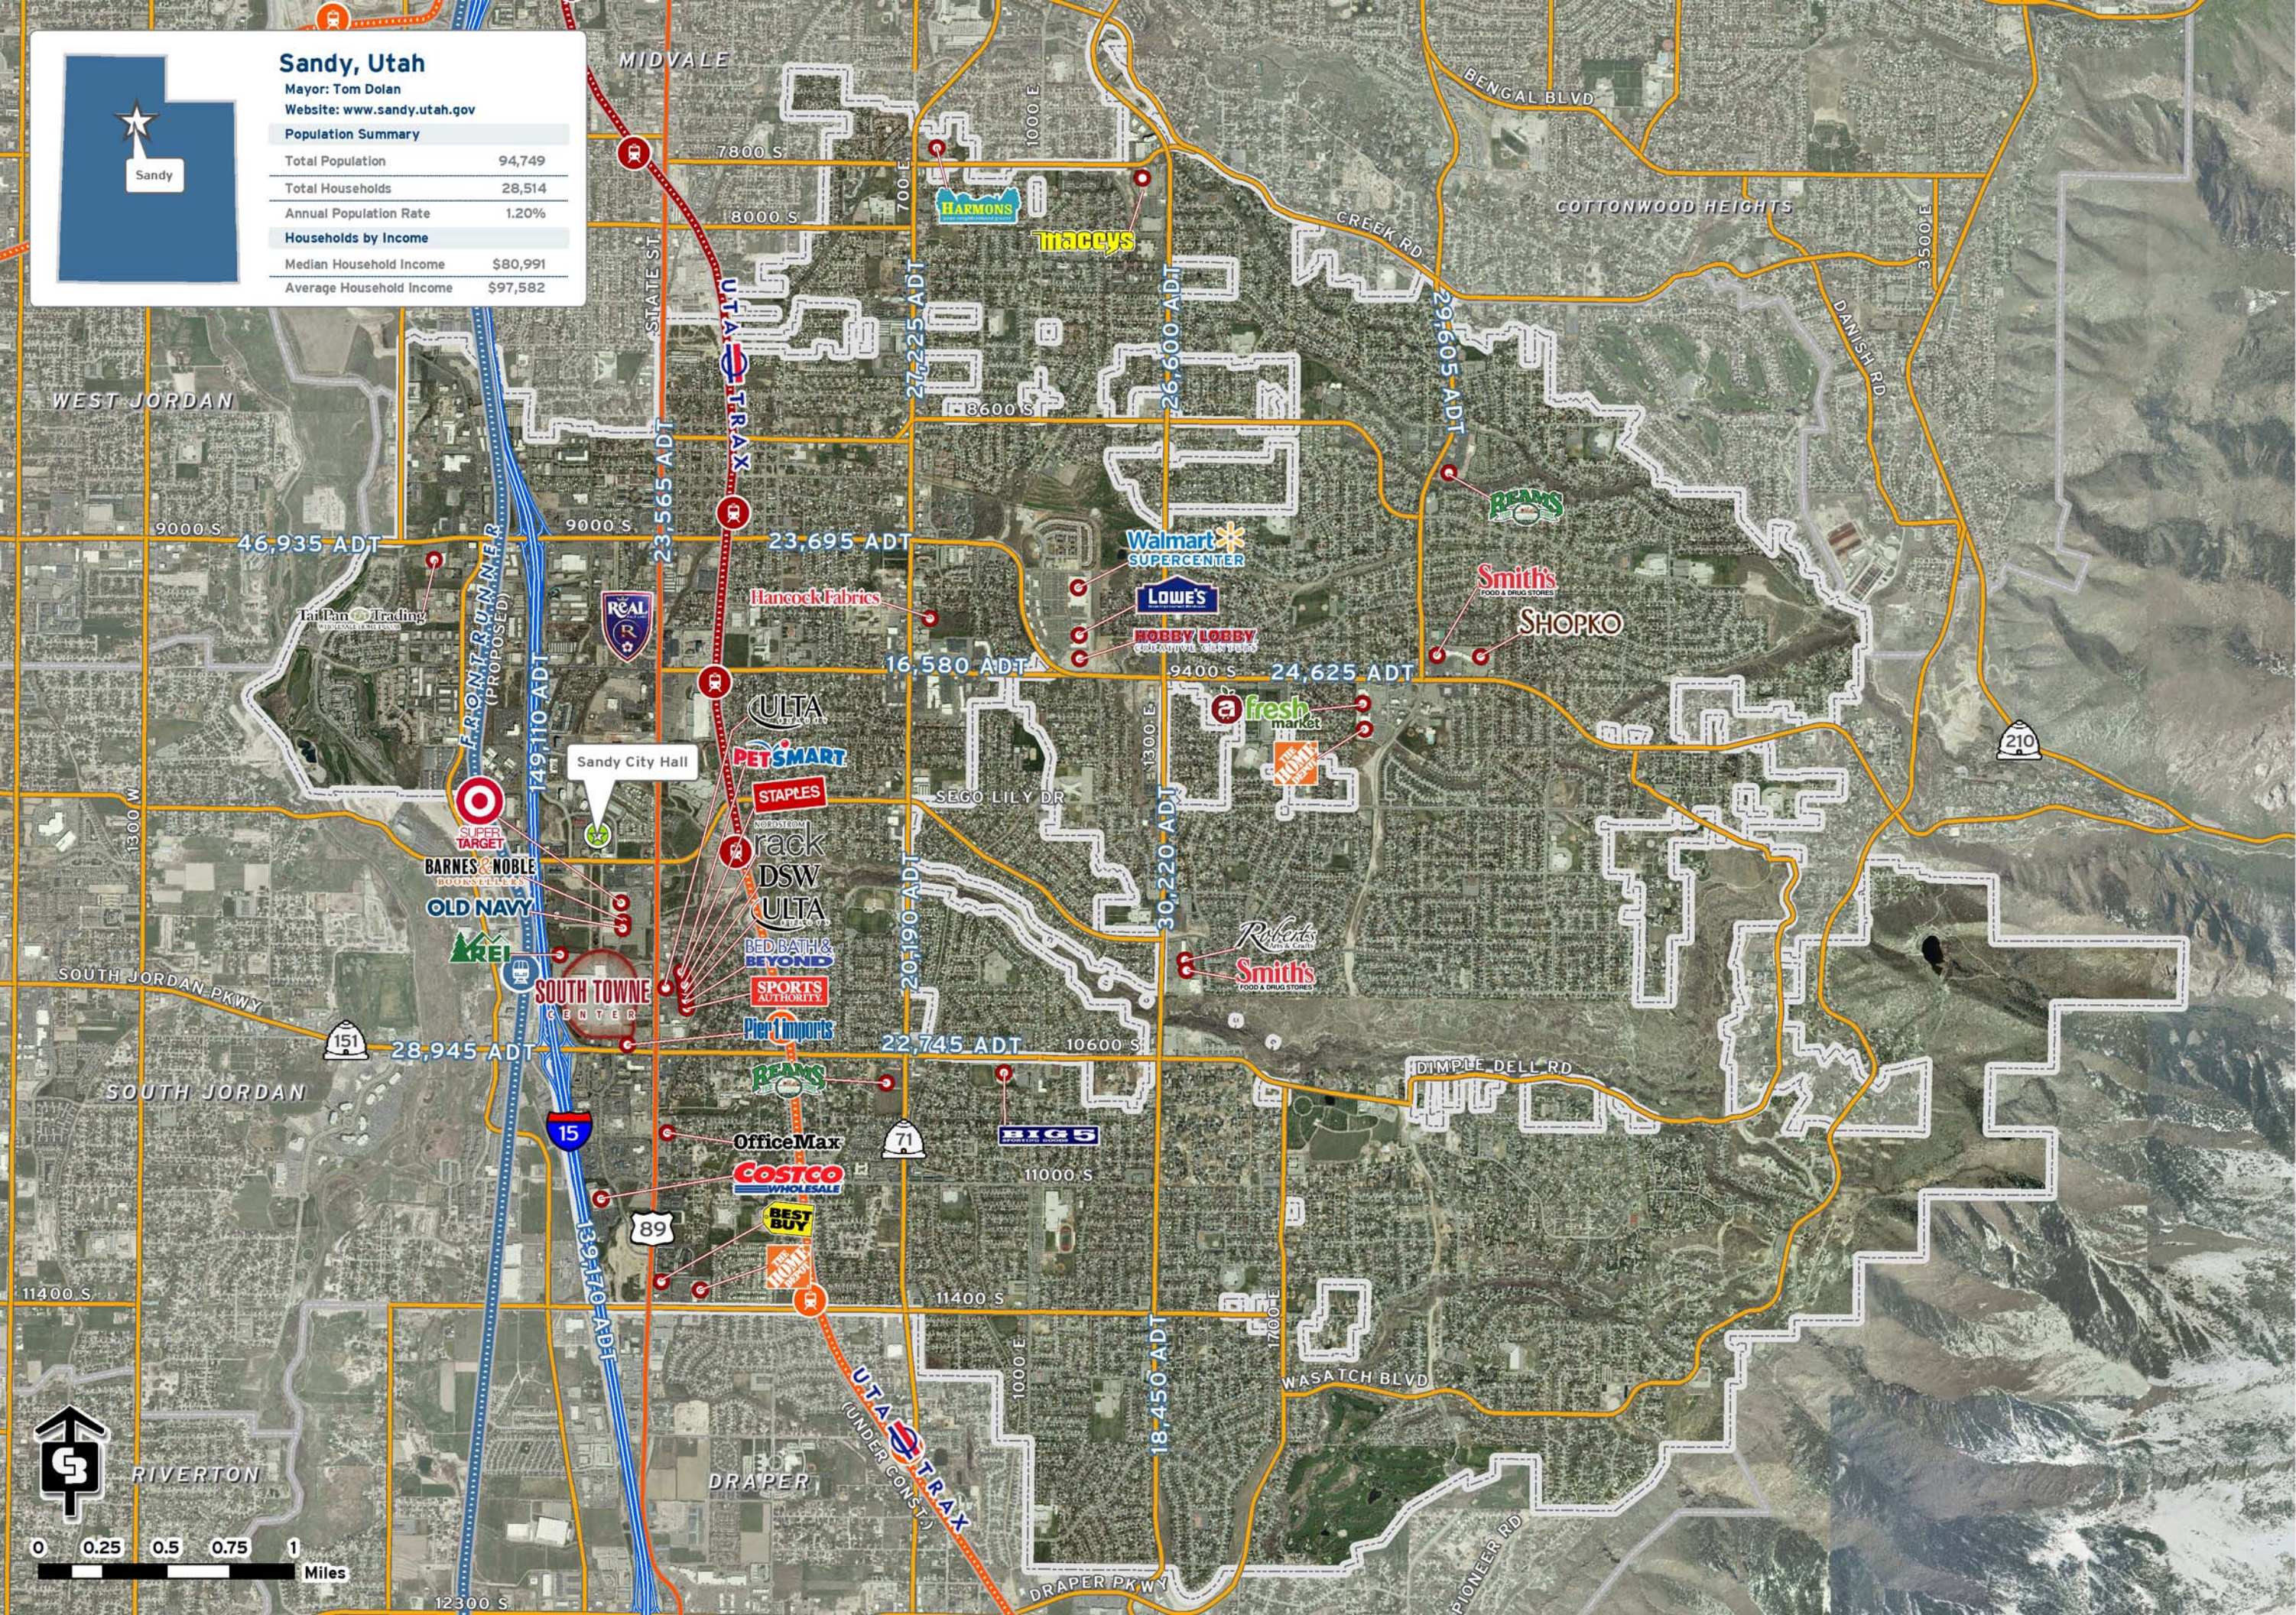

### Sandy, Utah

Mayor: Tom Dolan  
Website: [www.sandy.utah.gov](http://www.sandy.utah.gov)

**Population Summary**

Total Population	94,749
Total Households	28,514
Annual Population Rate	1.20%

**Households by Income**

Median Household Income	\$80,991
Average Household Income	\$97,582

**Sandy City**  
Salt Lake County, Utah

Coldwell Banker Commercial - NRT  
6550 South Millrock Dr, Suite 200  
Salt Lake City, Utah 84121